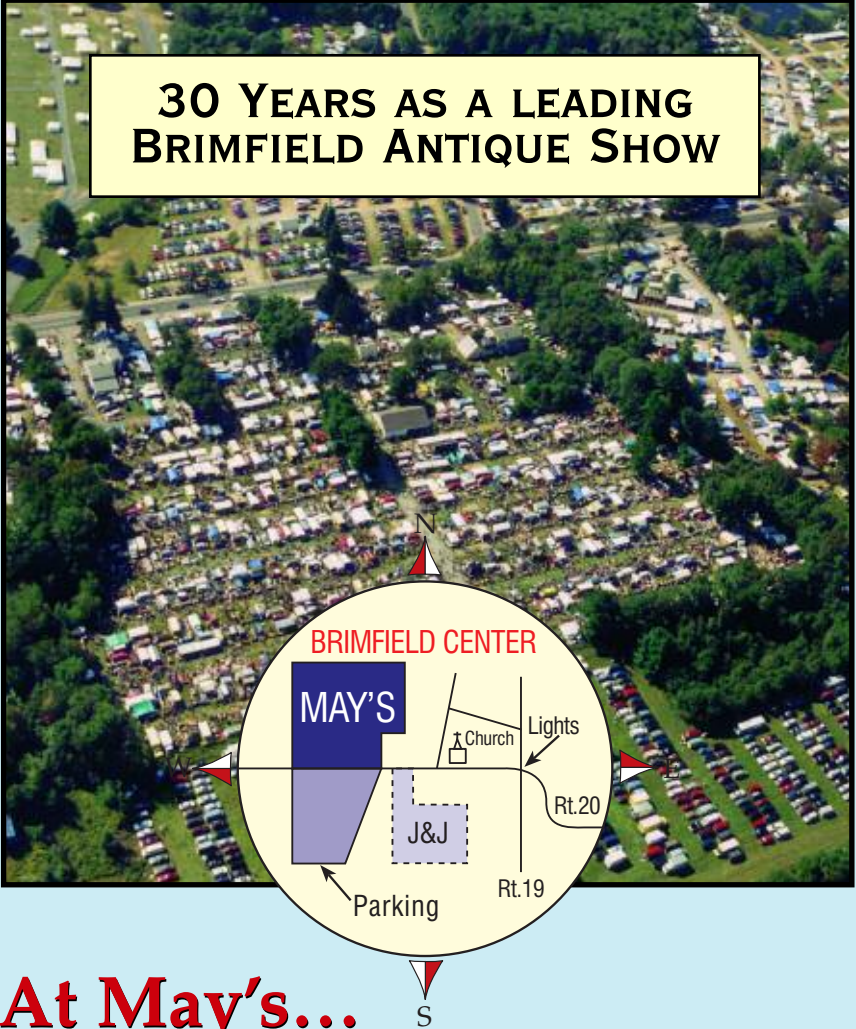

BRIMFIELD

MAY'S ANTIQUE MARKET, INC.

**30 YEARS AS A LEADING
BRIMFIELD ANTIQUE SHOW**

**At May's...
Everyone's an Early Buyer.**

Opening Thursday 9AM · Rain or Shine · Admission $5⁰⁰

2007 Show Date Sept 6-8

2008

May 15-17 • July 10-12 • Sept 4-6

Email: info@maysbrimfield.com • 413-245-9271

---

www.maysbrimfield.com

600 Dealers in Antiques and Collectibles Only