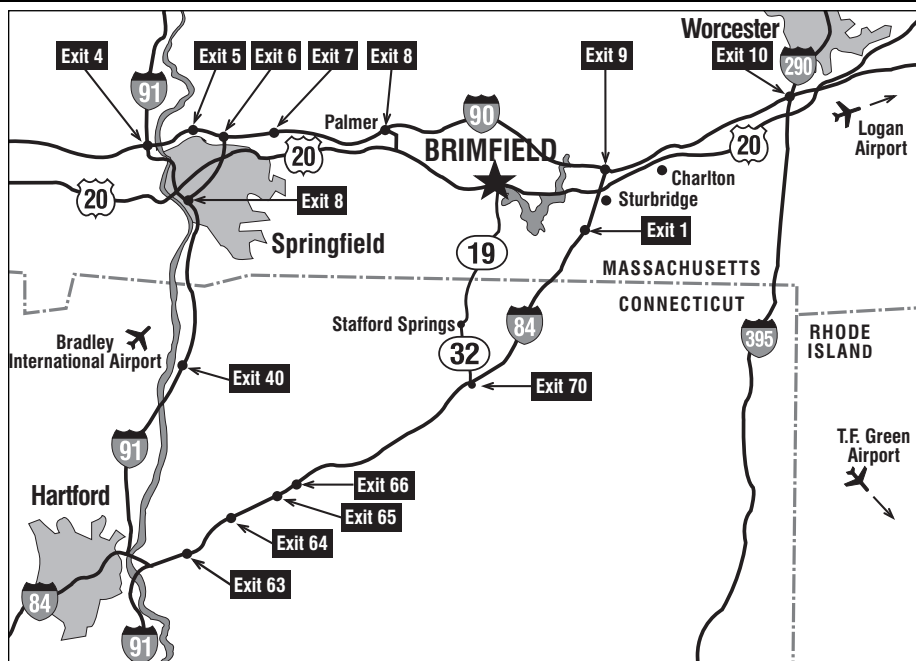

AUBURN, MA

Fairfield Inn & Suites Marriott I-90(MA Pike), Exit 10, Route 12 south, 1/4 mile on right. From I-290, exit 8, left on ramp, right on light, 1/4 mile to hotel on right, 718A Southbridge Street, 508-832-9500, www.marriot.com/BOSAW